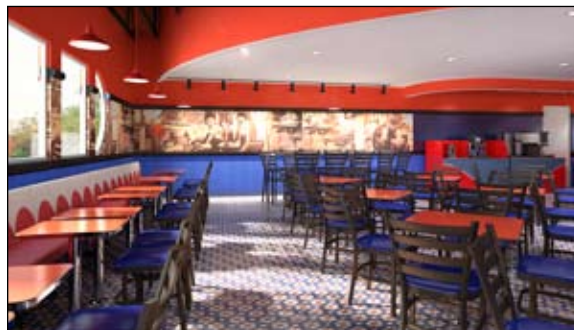

281-955-0800 – office
281-955-9333 – fax

Design & Architecture Projects

Project Interiors

James Coney Island
N. Sam Houston Parkway
at Clay Road
Houston, Texas
3,500 SF restaurant

Batsche Design, Inc.

Design and
Architectural Services

Project Interiors

Garden Oaks Church
4926 N. Shepherd
Houston, Texas
12,000 SF expansion and remodel
Addition of second floor mezzanine
seating, classrooms, and a chapel

Doctor's Office
Houston, Texas
Medical Office Building