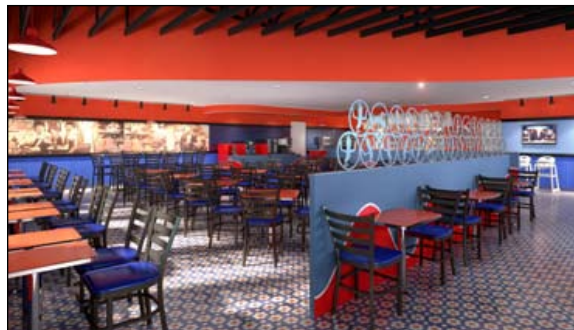

281-955-0800 – office
281-955-9333 – fax

Design & Architecture Projects

Project Interiors

James Coney Island
N. Sam Houston Parkway
at Clay Road
Houston, Texas
3,500 SF restaurant

Batsche Design, Inc.

Design and
Architectural Services

Project Interiors

Garden Oaks Church
4926 N. Shepherd
Houston, Texas
12,000 SF expansion and remodel
Addition of second floor mezzanine
seating, classrooms, and a chapel

Doctor's Office
Houston, Texas
Medical Office Building